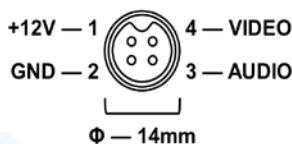

Temp Humidity

No Dismantle

Specifications:

Model	AC-1HP-TAHR
CCD or CMOS	1/3" CMOS 720P
Resolution	1.30 Mega Pixel
Effective Pixels	PAL: 1280Hx960V NTSC: 1280Hx720V
TV System	PAL / NTSC (Optional Before Factory)
Auto Control	Auto Gain Control, Back Light Compensation White Balance, Electronic Shutter
Image Mirror	Optional Before Factory
Lens	f=2.4mm View Angle 140 degree Optional 3.6, 6mm
Light Sensitivity	0 Lux @ F1.2 (IR ON)
Infrared Spectrum	850nm or 940 nm
Infrared LED Range	2 LEDs Ø5 IR 5 Meters
Auto IR control	3~5 Lux Cut
Signal to Noise Ratio	SNR>50 dB, (AGC Close)
Video Output	1V p-p, 75Ω,
Audio Output	Null
Power Consumption	12V DC±5%, 80~95mA, 0.9~1.2W
A / V, Power Interface	Aviation, 4PIN Interface Optional
Adjustment	Horizontal 0, Shift 25mm; Vertical 0~300
Dimensions	(L x W x H) 45 x 43 x 32 mm
Packing Size	(L x W x H) 85 x 85 x 60 mm
Product Weight	Net: 100 g, All: 160 g
Waterproof	Waterproof IP67
Operating Condition	Temp.: -25°C to +55°C, Humidity<95%
Housing Color	Black, Optional Color By Order Quantity

➤ Specifications are subject to change without prior notice

Packing List:

Camera	1
Instruction manual	1
3M Double-Sided Adhesive	1
Self-Drilling Screw & Mounting Plug	4

Connection:

Product Size: