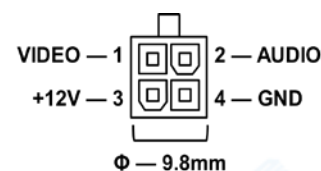

Temp Humidity

No Dismantle

Specifications:

Model	AC-1HP-TAHR
CCD or CMOS	1/3" CMOS 720P
Resolution	1.30 Mega Pixel
Effective Pixels	PAL: 1280Hx960V NTSC: 1280Hx720V
TV System	PAL / NTSC (Optional Before Factory)
Auto Control	Auto Gain Control, Back Light Compensation White Balance, Electronic Shutter
Image Mirror	Optional Before Factory
Lens	f=2.4mm View Angle 140 degree Optional 3.6, 6mm
Light Sensitivity	0 Lux @ F1.2 (IR ON)
Infrared Spectrum	850nm or 940 nm
Infrared LED Range	2 LEDs Ø5 IR 5 Meters
Auto IR control	3~5 Lux Cut
Signal to Noise Ratio	SNR>50 dB, (AGC Close)
Video Output	1V p-p, 75Ω,
Audio Output	Null
Power Consumption	12V DC±5%, 80~95mA, 0.9~1.2W
A / V, Power Interface	Aviation, 4PIN Interface Optional
Adjustment	Horizontal 0, Shift 25mm; Vertical 0~300
Dimensions	(L x W x H) 45 x 43 x 32 mm
Packing Size	(L x W x H) 85 x 85 x 60 mm
Product Weight	Net: 100 g, All: 160 g
Waterproof	Waterproof IP67
Operating Condition	Temp.: -25°C to +55°C, Humidity<95%
Housing Color	Black, Optional Color By Order Quantity

➤ Specifications are subject to change without prior notice

Packing List:

Camera	1
Instruction manual	1
3M Double-Sided Adhesive	1
Self-Drilling Screw & Mounting Plug	4

Connection:

Product Size: